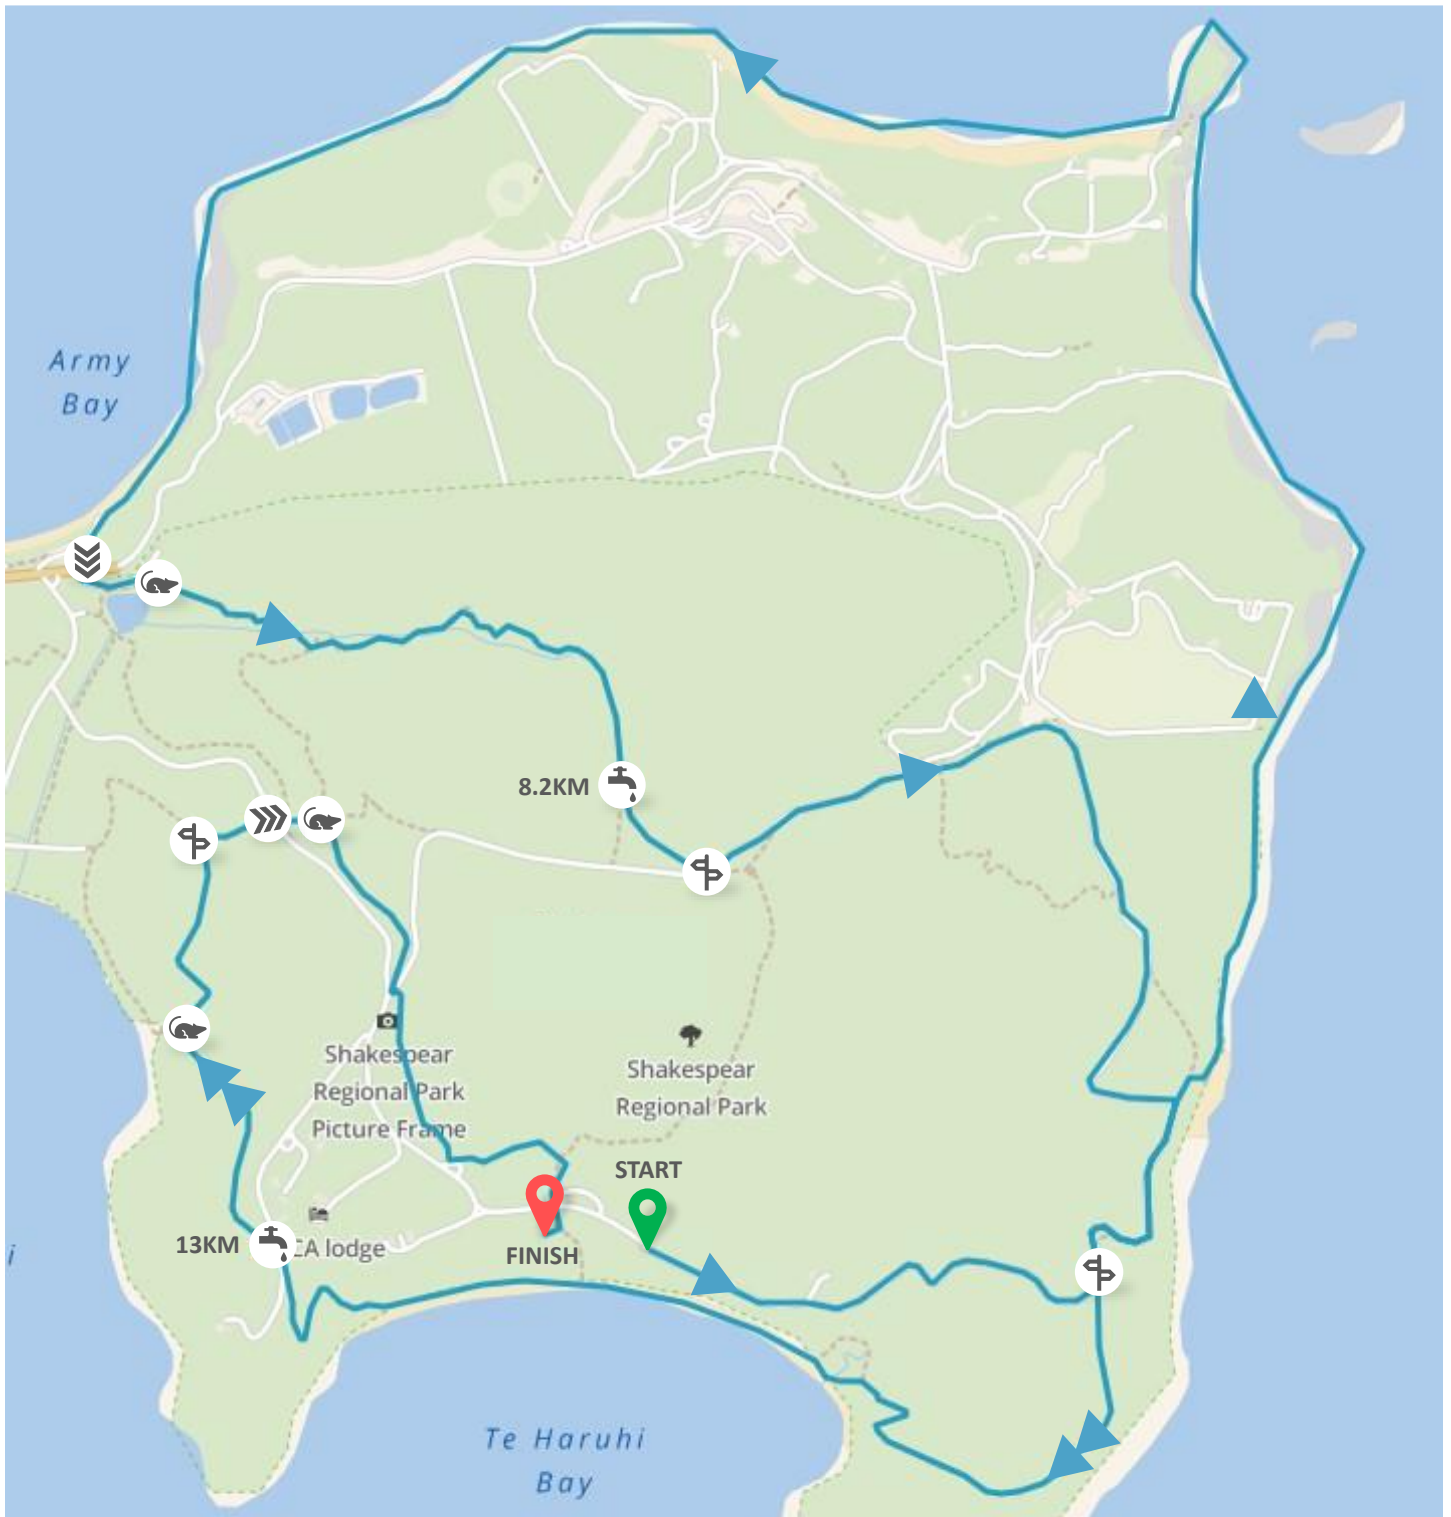

SHAKESPEAR

# LONG COURSE - 15.5KM

MACPAC XTERRA TRAIL RUN/WALK SERIES

FIRST 

SECOND 

COURSE SPLIT 

DRINK STATION 

PREDATOR GATE 

ROAD CROSSING 

lowest point: 0 m — highest point: 87 m — height difference: 87 m