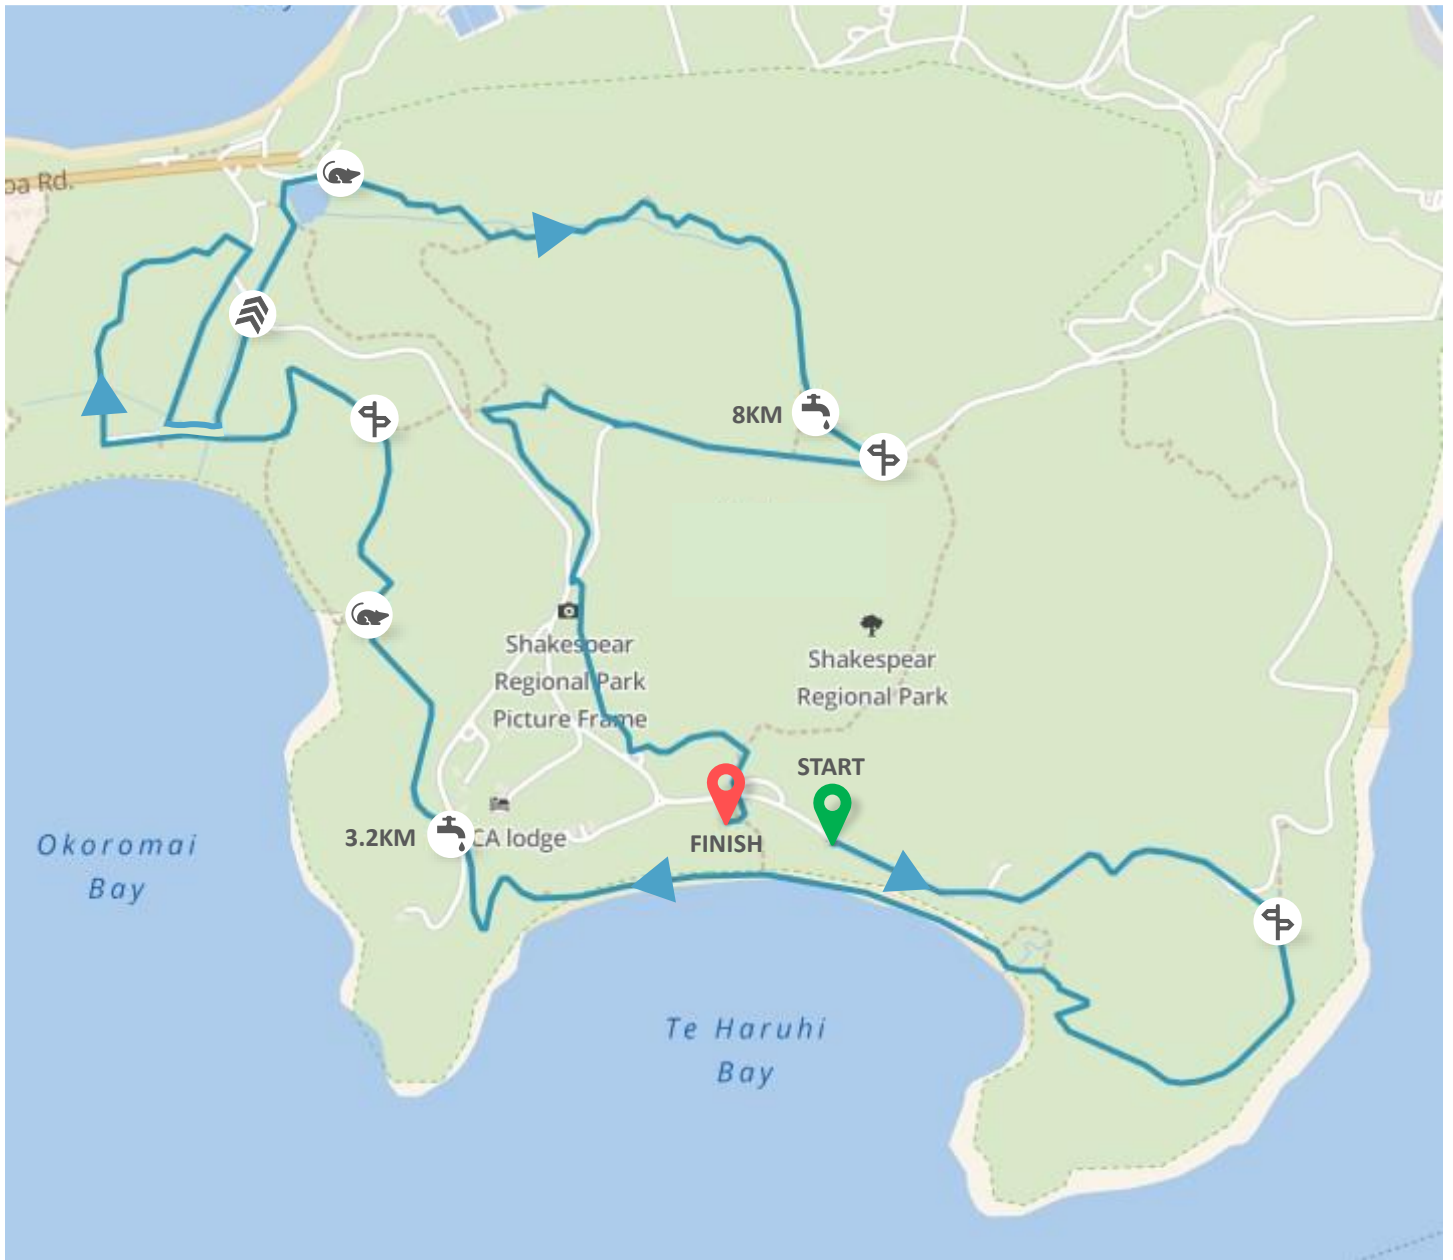

SHAKESPEAR

MID COURSE - 10KM

MACPAC XTERRA TRAIL RUN/WALK SERIES

FIRST  COURSE SPLIT  PREDATOR GATE 
SECOND  DRINK STATION  ROAD CROSSING 

lowest point: 0 m — highest point: 86 m — height difference: 86 m