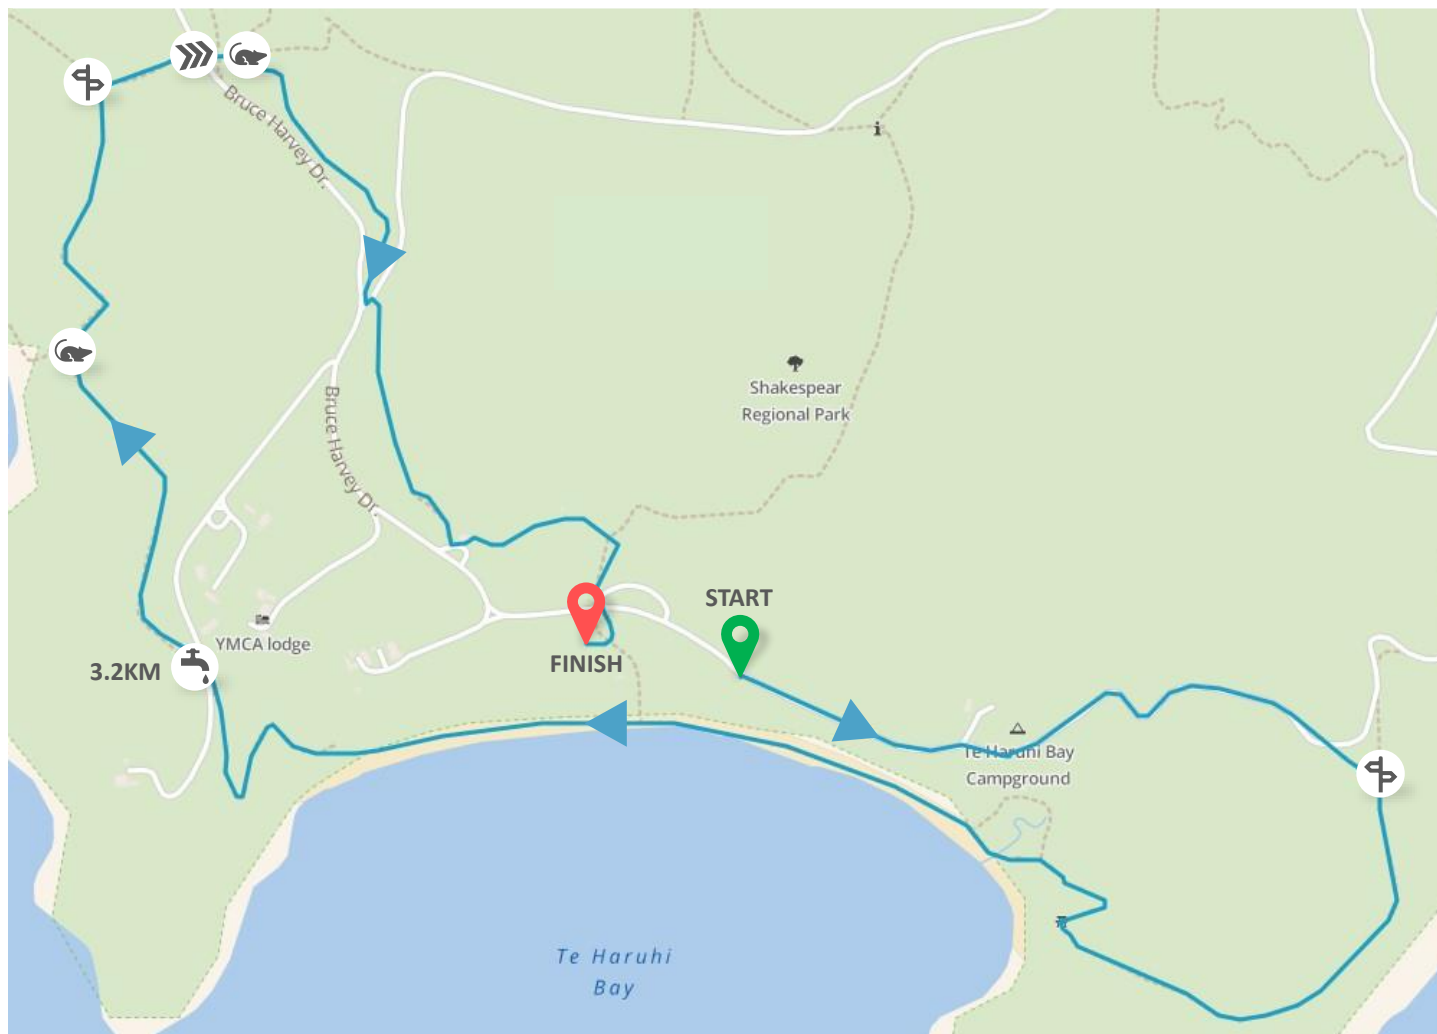

SHAKESPEAR

# SHORT COURSE - 5.7KM

MACPAC XTERRA TRAIL RUN/WALK SERIES

FIRST 

SECOND 

COURSE SPLIT 

DRINK STATION 

PREDATOR GATE 

ROAD CROSSING 

lowest point: 0 m — highest point: 58 m — height difference: 58 m