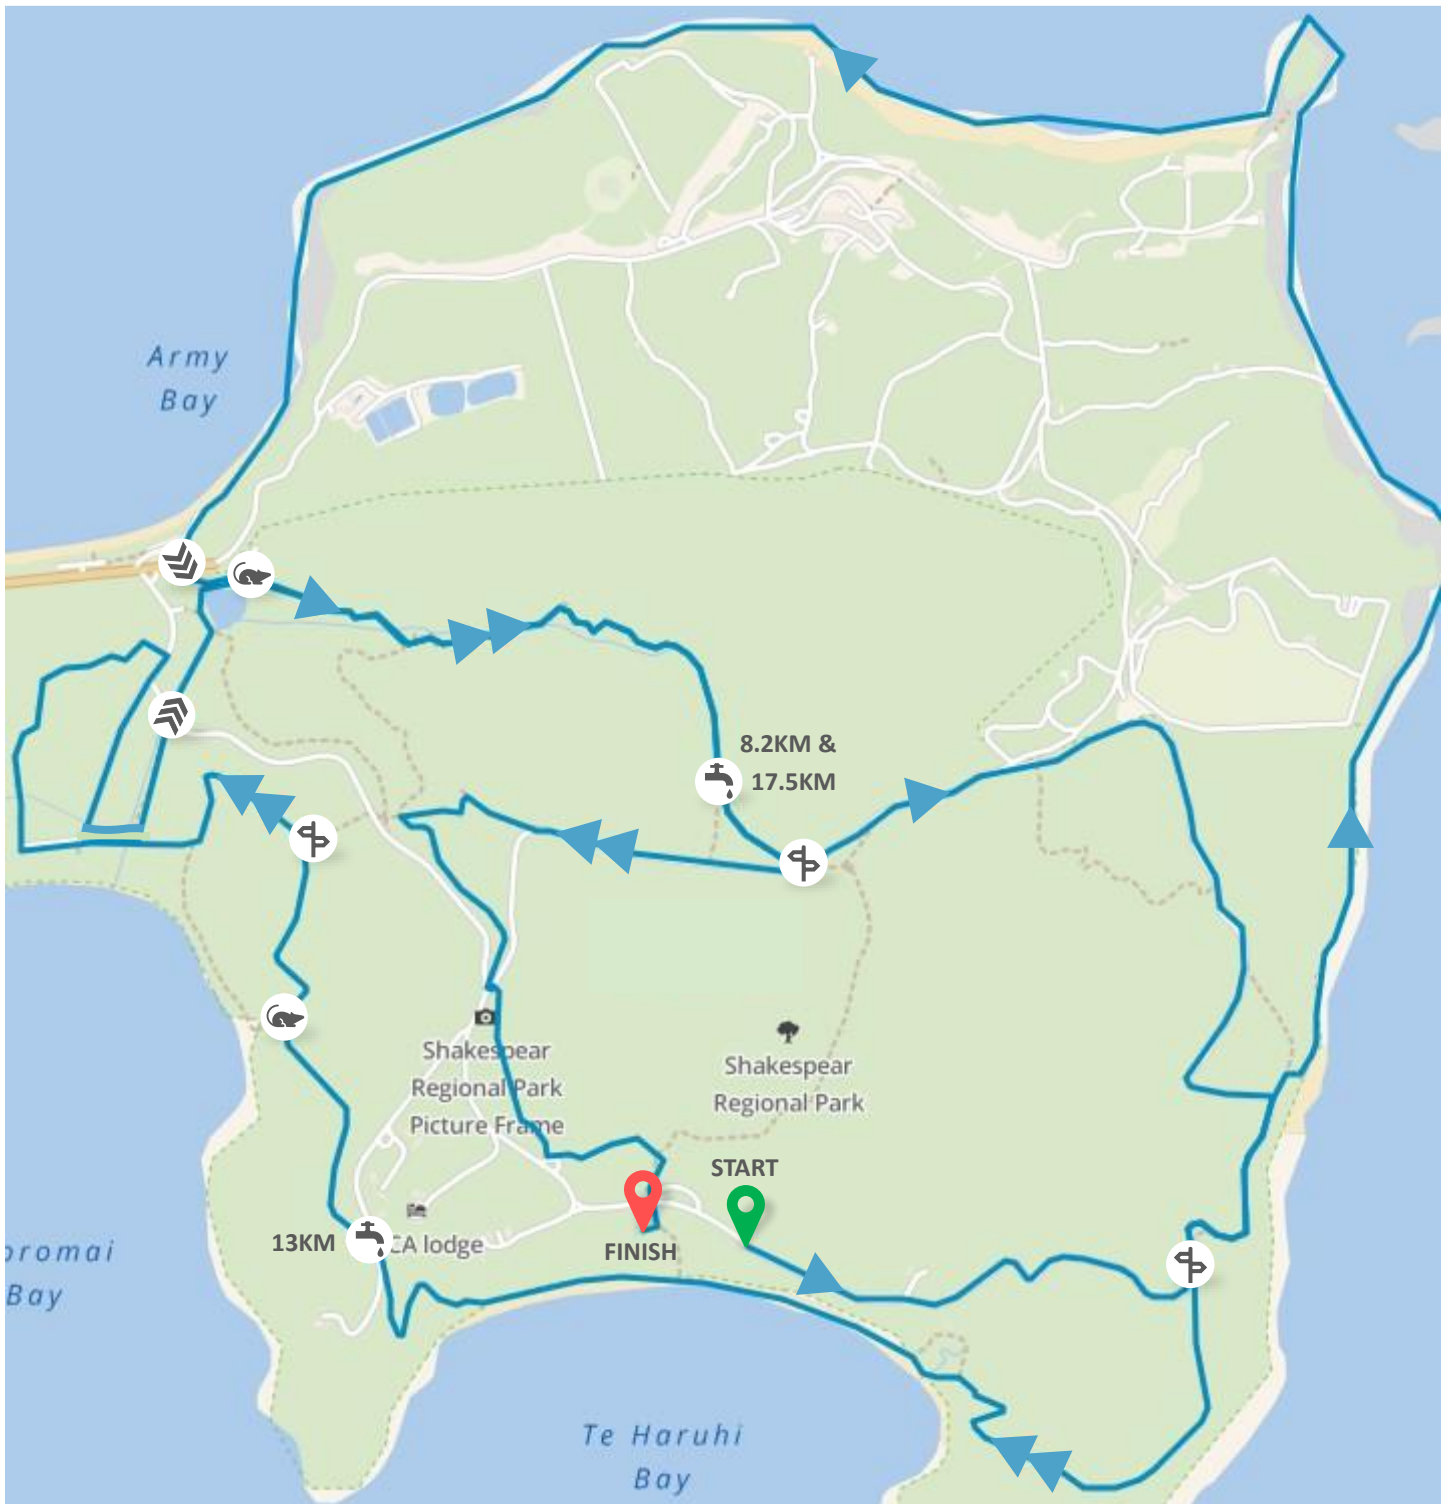

SHAKESPEAR SUPER LONG – 19.6KM

MACPAC XTERRA TRAIL RUN/WALK SERIES

FIRST 

SECOND 

COURSE SPLIT 

DRINK STATION 

PREDATOR GATE 

ROAD CROSSING 

lowest point: 0 m — highest point: 87 m — height difference: 87 m